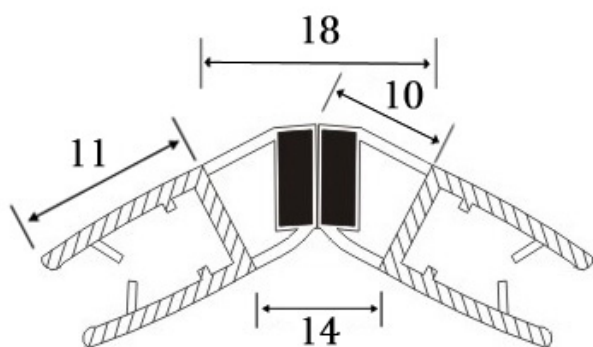

# PRODUCT SHEET

**Description:**

PVC Seal Glass To Glass, White Magnet, 135DG, S-5712, F/6mm, 2,5 Mtr.

**Item number:**

15.22.310-1

Units	Box	Carton	HS Code	Barcode
Pair	4	32	3925901000	 5704866443401

**SISO A/S**